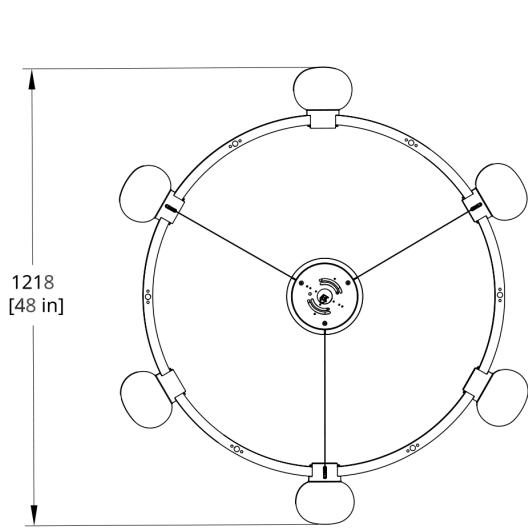

Power Consumption for 12 Globes 108W | 24 Globes 216W

90 CRI

**LED LIFESPAN**

50k hours

**PATENT FILE NUMBER**

Patent Number D876,701

**CERTIFICATION**

UL Listed

Suitable for Damp Locations

**SUSPENSION**

White 8" round housing canopy (Contact your sales rep for more info)

Standard 72" white cord/cable. Recommended Hang Height 54". Minimum Hang Height 48" (central hang method) or 6" (perimeter hang method)

Cord/cable extension available (up to 150"). Field trimmable

**PRODUCT DIMENSIONS**

48 ØD x 24 in

**DIMENSIONAL WEIGHT**

333 lbs

---

YOUR PRODUCT CODE

**C44-66-PF12-27-120\_TM\_DEX**

# Drawings

C44-66 Cinema Chandelier Dimension

C44-1212 Cinema Chandelier Dimension