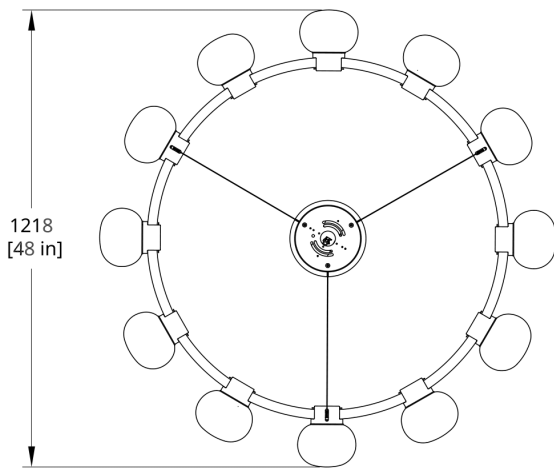

Suitable for Damp Locations

**SUSPENSION**

White 8" round housing canopy (Contact your sales rep for more info)

Standard 72" white cord/cable. Recommended Hang Height 54". Minimum Hang Height 48" (central hang method) or 6" (perimeter hang method)

Cord/cable extension available (up to 150"). Field trimmable

**PRODUCT DIMENSIONS**

48 ØD x 24 in

**DIMENSIONAL WEIGHT**

333 lbs

---

YOUR PRODUCT CODE

**C44-66-PF12-27-120\_TM\_DEX**

# Drawings

C44-66 Cinema Chandelier Dimension

C44-1212 Cinema Chandelier Dimension