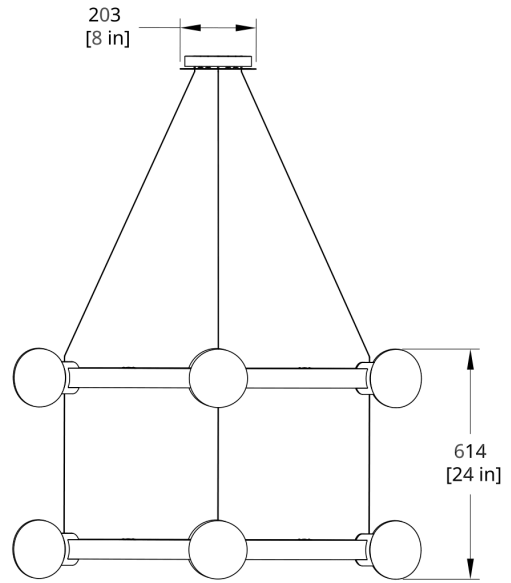

Suitable for Damp Locations

**SUSPENSION**

White 8" round housing canopy (Contact your sales rep for more info)

Standard 72" white cord/cable. Recommended Hang Height 54". Minimum Hang Height 48" (central hang method) or 6" (perimeter hang method)

Cord/cable extension available (up to 150"). Field trimmable

**PRODUCT DIMENSIONS**

48 ØD x 24 in

**DIMENSIONAL WEIGHT**

333 lbs

---

YOUR PRODUCT CODE

**C44-66-PF12-27-120\_TM\_DEX**

# Drawings

C44-66 Cinema Chandelier Dimension

C44-1212 Cinema Chandelier Dimension