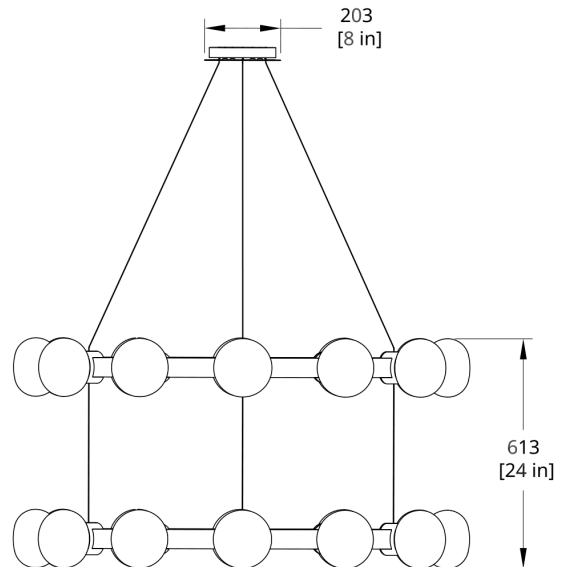

Suitable for Damp Locations

**SUSPENSION**

White 8" round housing canopy (Contact your sales rep for more info)

Standard 72" white cord/cable. Recommended Hang Height 54". Minimum Hang Height 48" (central hang method) or 6" (perimeter hang method)

Cord/cable extension available (up to 150"). Field trimmable

**PRODUCT DIMENSIONS**

48 ØD x 24 in

**DIMENSIONAL WEIGHT**

333 lbs

---

YOUR PRODUCT CODE

**C44-66-PF12-27-120\_TM\_DEX**

# Drawings

C44-66 Cinema Chandelier Dimension

C44-1212 Cinema Chandelier Dimension